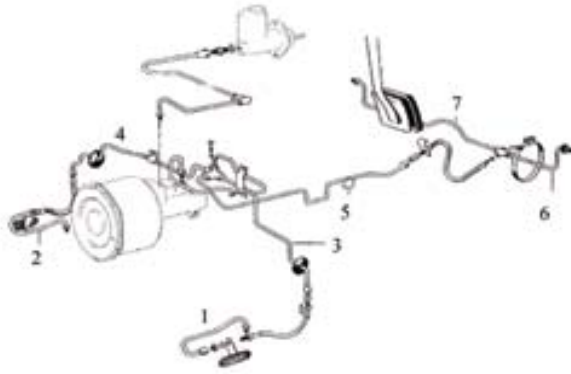

Brake lining

Pic 1

665008	R Front outer LHS	Pic 1:1 ch -6999	each	48,00
665009	R Front outer RHS	Pic 1:2 ch -6999	each	48,00
665003	R Front inner LHS	Pic 1:3 ch -6999	each	51,00
665004	R Front inner RHS	Pic 1:4 ch -6999	each	66,00
665005	R Longitudinal	Pic 1:5 ch 0-3198	each	114,00
665005-1	R Longitudinal	Pic 1:5 ch 3199-6999	each	114,00
665006	R Rear LHS	Pic 1:6 ch -6999	each	48,00
665007	R Rear RHS	Pic 1:7 ch -6999	each	70,00