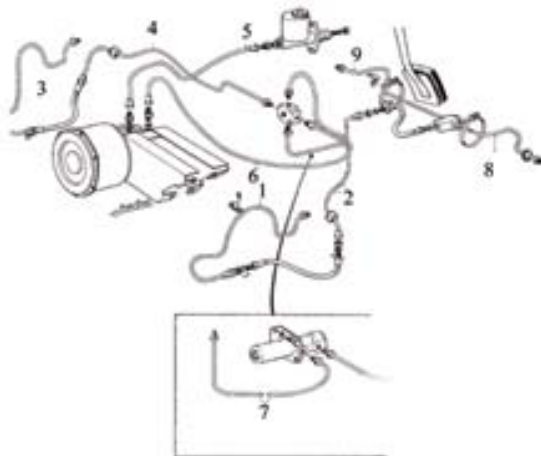

Pic 2

671808-1	R Front outer LHS ch 12394-96, 12418-35, 12437	Pic 2:1	each	51,00
670738	R Front inner LHS	Pic 2:2 ch 7000-	each	57,00
671809	R Front outer RHS ch 12394-96, 12418-35, 12437	Pic 2:3	each	50,00
670736	R Front inner RHS	Pic 2:4 ch 7000-	each	62,00
670195	R Master to servo LHST	Pic 2:5 LHST ch 7000-	each	49,00
670737	R Servo to junction	Pic 2:6 ch 7000-	each	67,00
672053	R Longitudinal to brake valve	Pic 2:7 ch 16500-	each	57,00
672051	R Rear LHS	Pic 2:8 ch 16500-	each	50,00
672052	R Rear RHS	Pic 2:9 ch 16500-	each	63,00
18355	RS Brake lining clamp	3/car 61-70	each	20,00
954327	Brake lining screw union (2-circ)	2/car 68-70	each	133,00

We can supply most of the brake lining for cars with chassis number above 7000.